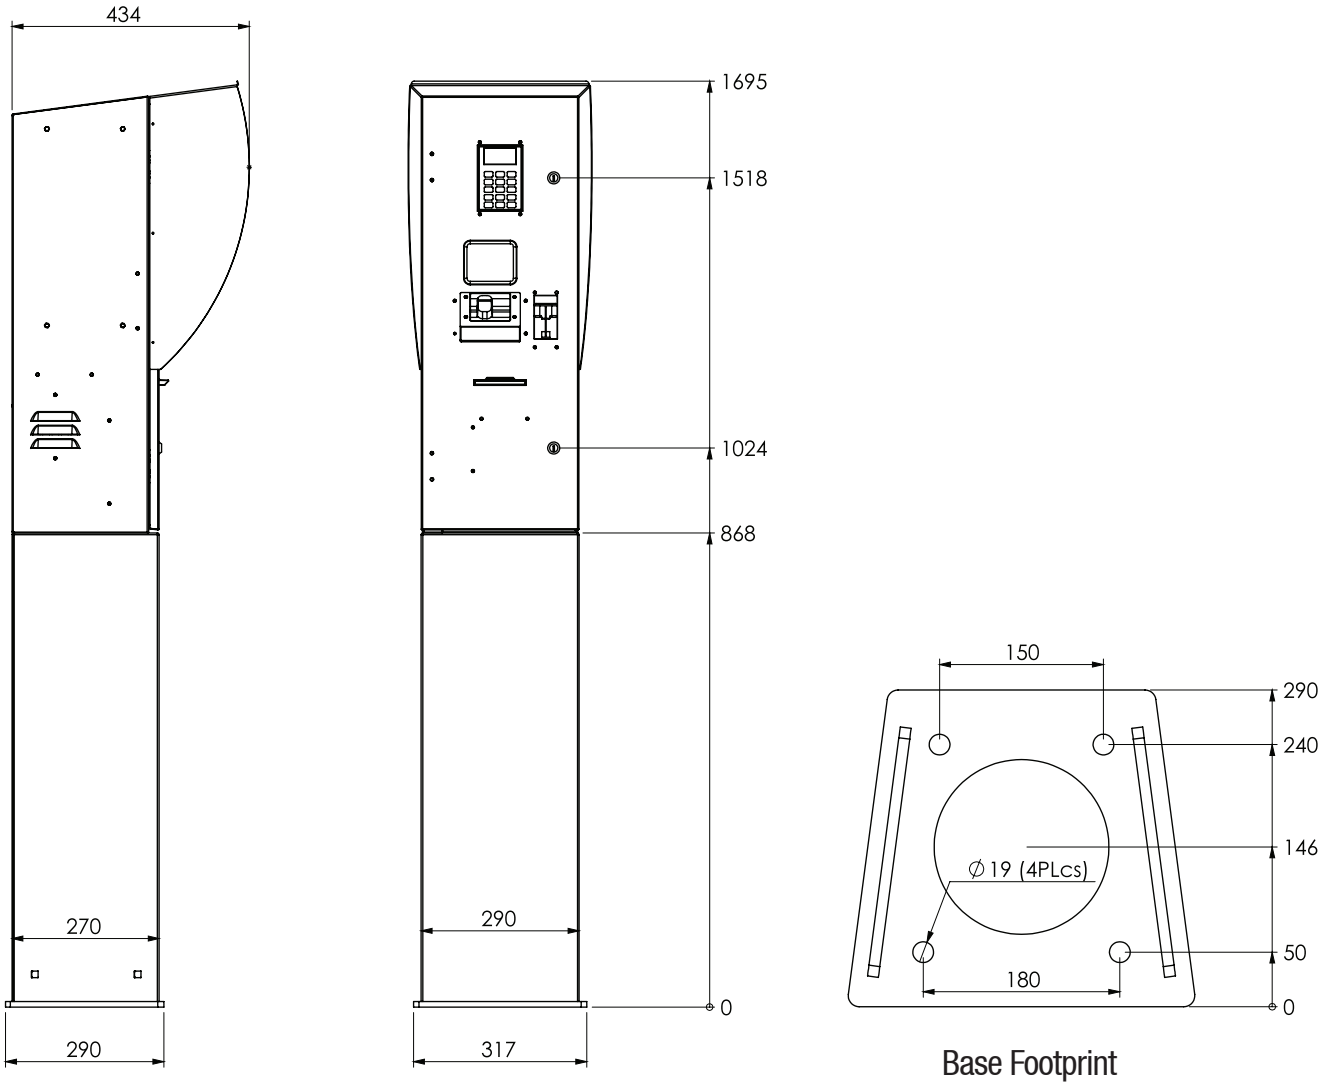

Payment Terminal 1 Dimensions

Compac Industries Ltd
52 Walls Road, Penrose
Auckland 1061
New Zealand
PO Box 12 417, Penrose
Auckland 1642
New Zealand
Tel: +64 9 579 2094
Fax: +64 9 579 0635

Compac Sales Pty Ltd
32 Boundary St
South Melbourne, VIC 3205
Australia
PO Box 312
Port Melbourne, VIC 3207
Australia
Tel: +61 3 8696 4888
Fax: +61 3 8696 4817

Compac Industries India Ltd
K 73 Udyog Nagar
Main Rohtak Road
Delhi - 110041
India
Tel: +91 11 4141 1229
Mobile: +91 85888 78287