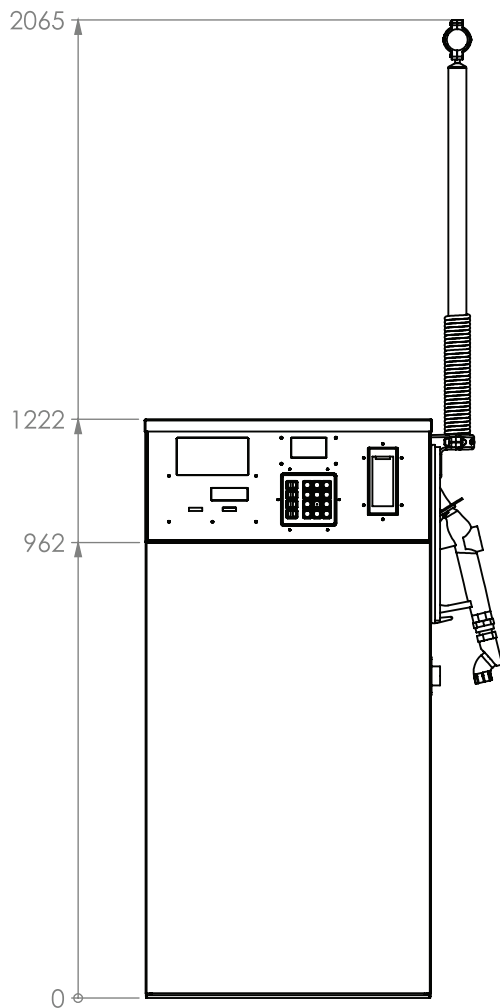

DIMENSIONS

Compac Industries Ltd

52 Walls Road, Penrose
Auckland 1061
New Zealand
PO Box 12 417, Penrose
Auckland 1642
New Zealand
Tel: +64 9 579 2094
Fax: +64 9 579 0635
www.compacngv.com
www.compac.co.nz

Compac Sales Pty Ltd

32 Boundary St
South Melbourne, VIC 3205
Australia
PO Box 312
Port Melbourne, VIC 3207
Australia
Tel: +61 3 8696 4888
Fax: +61 3 8696 4817
www.compacsales.com.au

Compac Industries India Ltd

K 73 Udyog Nagar
Main Rohtak Road
Delhi - 110041
India
Mobile: +91 85888 78287
www.compacindia.com