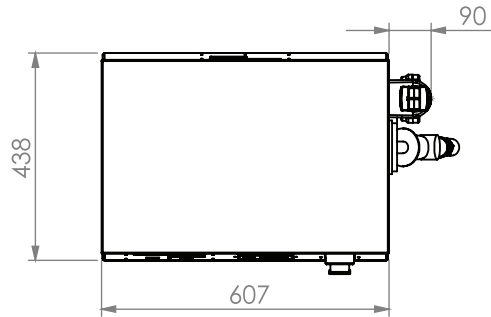

DIMENSIONS

Compac Industries Ltd

52 Walls Road, Penrose
Auckland 1061
New Zealand
PO Box 12 417, Penrose
Auckland 1642
New Zealand
Tel: +64 9 579 2094
Fax: +64 9 579 0635
www.compacngv.com
www.compac.co.nz

Compac Sales Pty Ltd

32 Boundary St
South Melbourne, VIC 3205
Australia
PO Box 312
Port Melbourne, VIC 3207
Australia
Tel: +61 3 8696 4888
Fax: +61 3 8696 4817
www.compacsales.com.au

Compac Industries India Ltd

K 73 Udyog Nagar
Main Rohtak Road
Delhi - 110041
India
Mobile: +91 85888 78287
www.compacindia.com