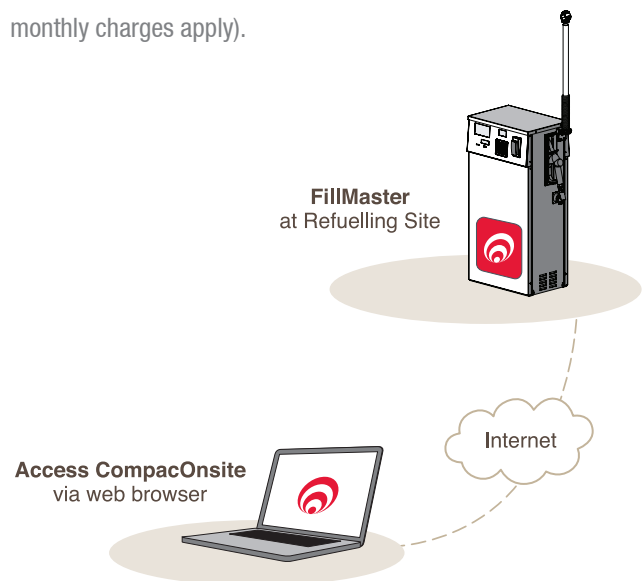

Main Features of CompacOnsite

- **Manage Customer Account Cards** - view transactions, validate or invalidate cards, update user details
- **View Transactions**
- **Tank Gauging** - monitor tank levels, temperature, safe fill level and other important information. Virtual Tank Gauging also available
- **Reporting** - export information in CSV format
- **Memory Size** - 200 cards, 2000 transactions

Advantages of CompacOnsite

- **Remote Access** - allows you to manage your site 24/7, from anywhere with internet access
- **User-Friendly** - very little training is required to use CompacOnsite
- **No Software Hassles** - no software to install or maintain, saves you time and computer memory, and you are not limited to having to use the same computer everytime

Security is our Priority

- All data is stored in the FillMaster at your site
- Access is only over SSL (HTTPS) with login and password

Fuel Management Specifications

Tank Gauges	Veeder-Root, Fafnir 4-20ma probe, max 2
Display	2 lines x 7 digits display (154mm X 81mm, digit height: 35mm) 1 x graphical keypad display (78mm x 43mm) 1 x card totals display (80mm x 30mm)
Internet Connection	4G
Fuel Management	Store user details, site details and record transactions
Memory Size	200 cards, 2000 transactions

How much does it cost?

There are no fees associated with the use of CompacOnsite. For additional functionality, upgrading to CompacOnline is required (where monthly charges apply).